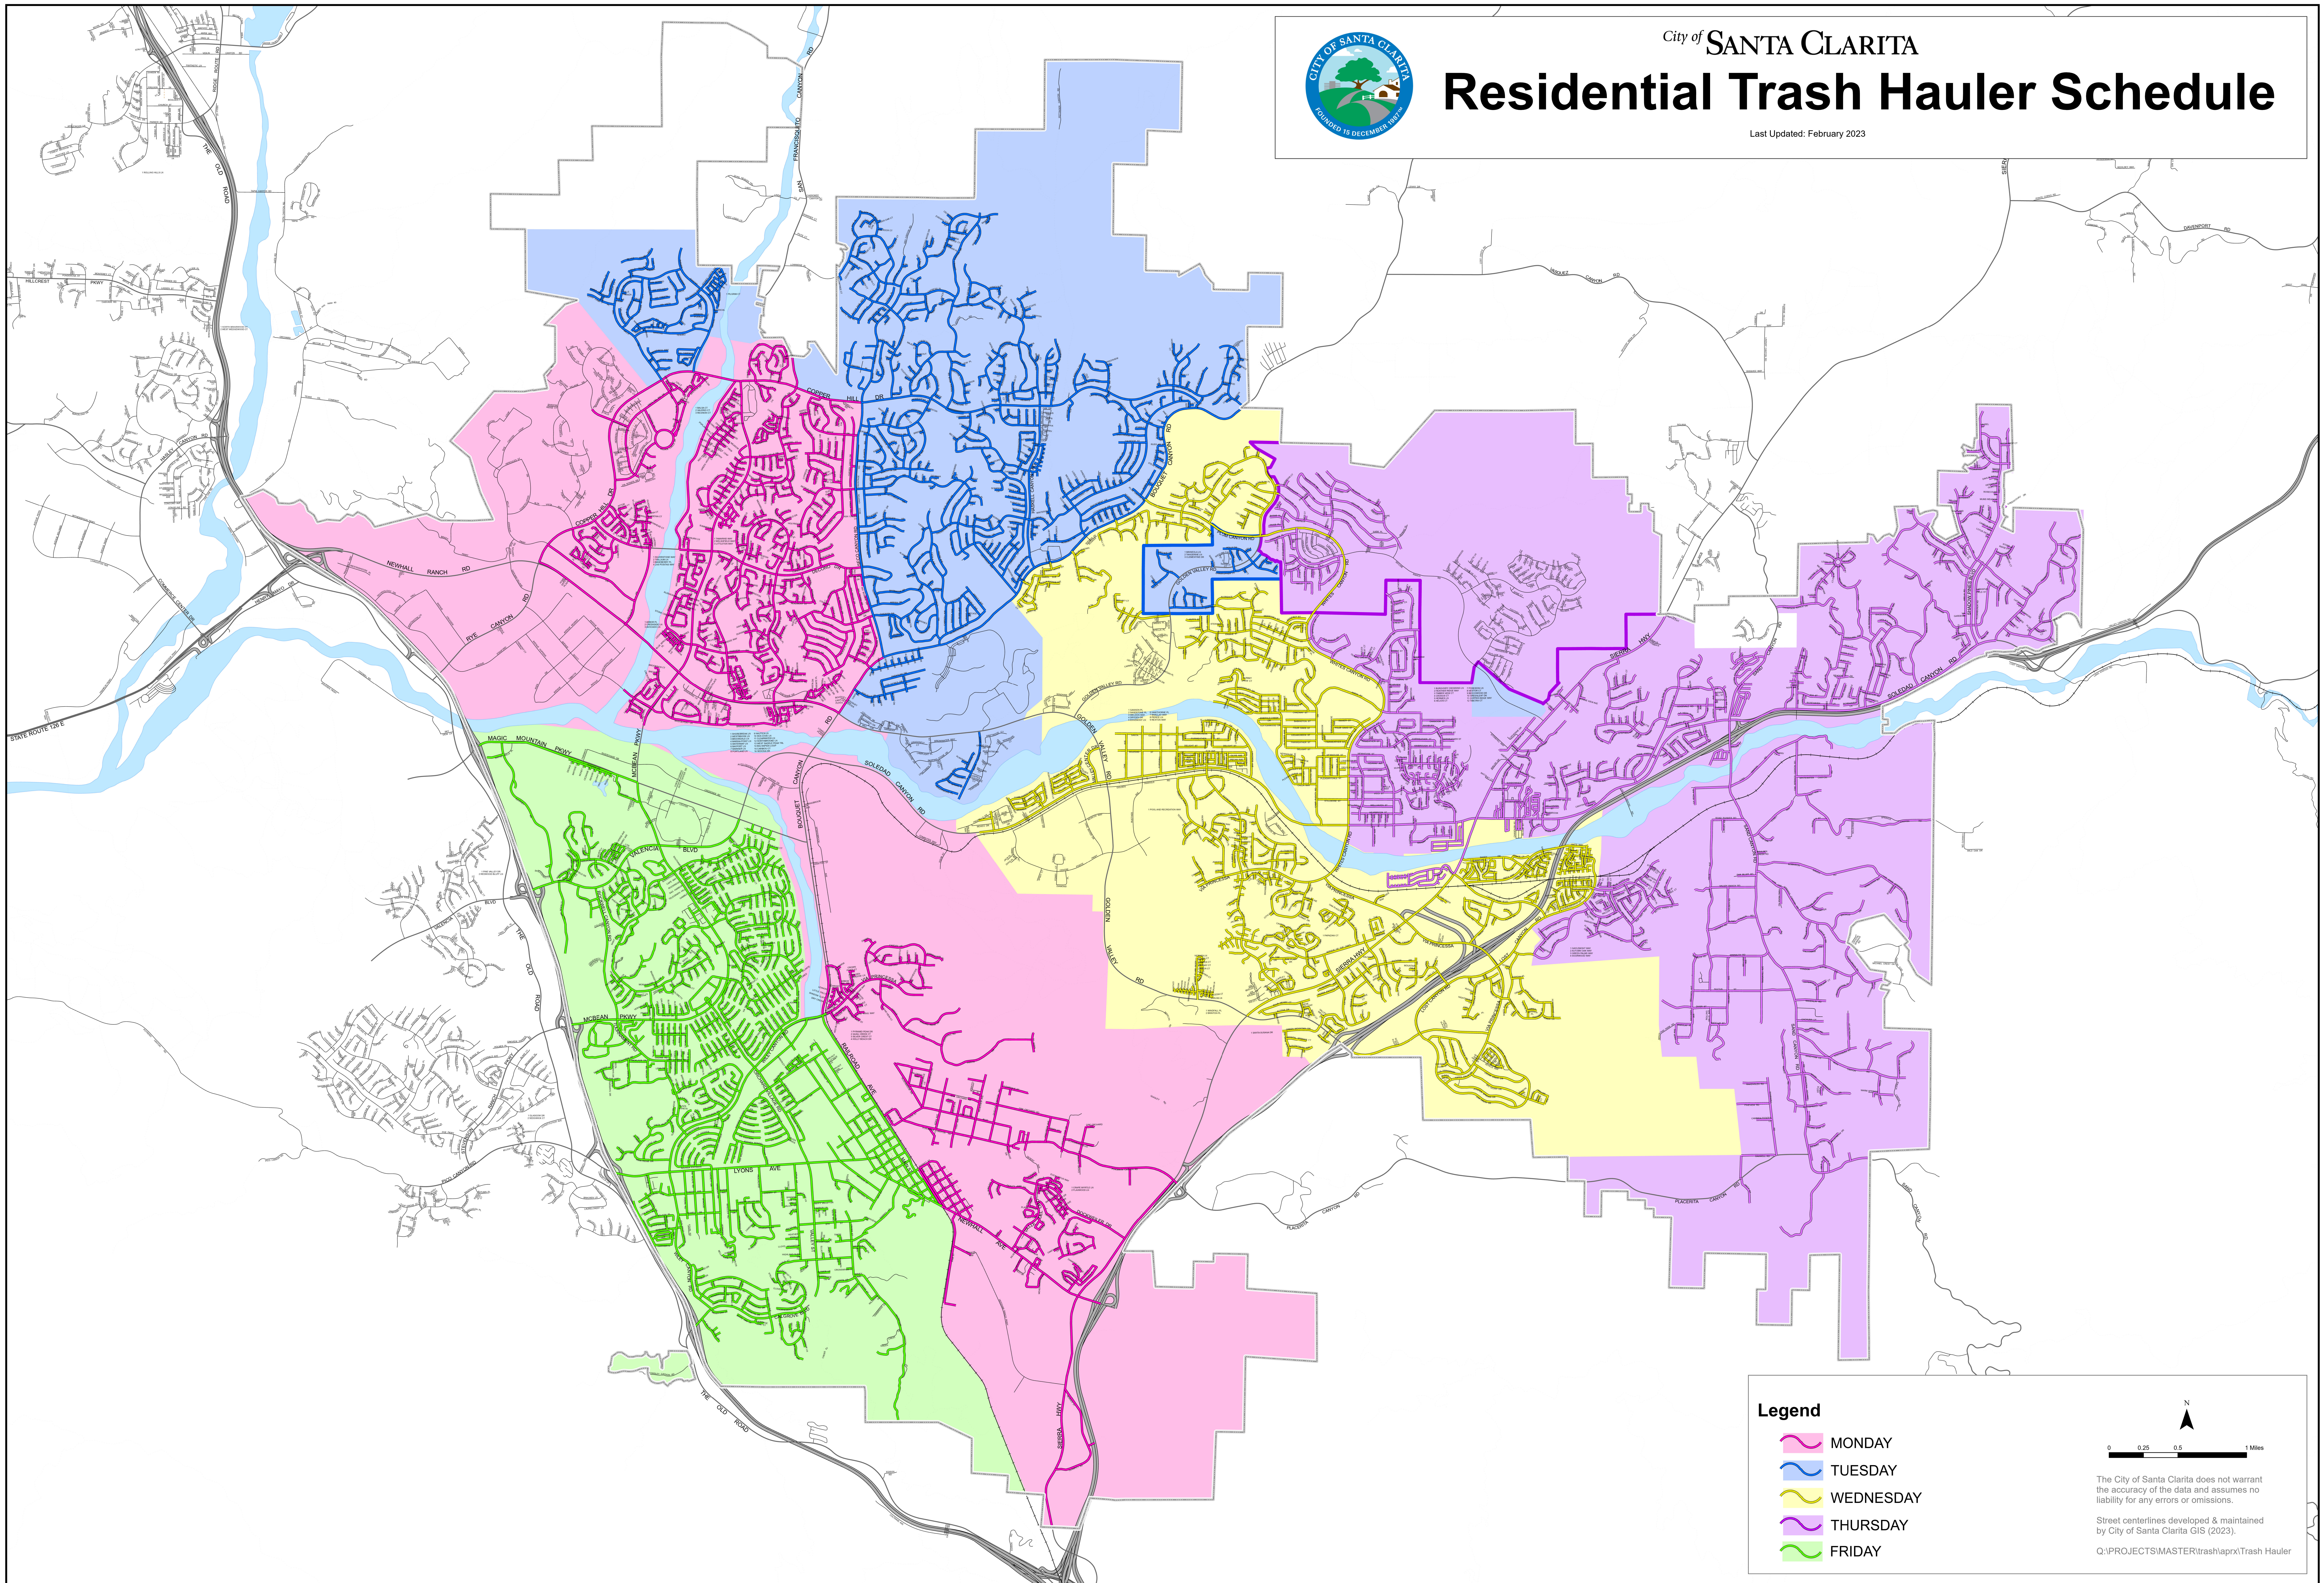

City of SANTA CLARITA

Residential Trash Hauler Schedule

Last Updated: February 2023

Legend

- MONDAY
- TUESDAY
- WEDNESDAY
- THURSDAY
- FRIDAY

Q:\PROJECTS\MASTER\trash\aprx\Trash Hauler